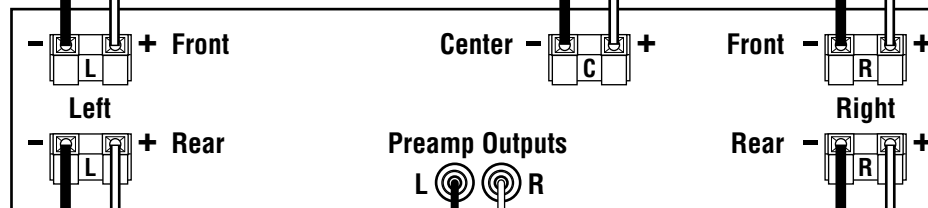

Infinity CMS-1 HOME-THEATER LOUDSPEAKER QUICK-CONNECT GUIDE

**MINUETTE MPS
(Front Left)**

**MINUETTE CENTER CHANNEL
(Center)**

**MINUETTE MPS
(Front Right)**

**A/V Receiver
(Rear Panel)**

**MINUETTE MPS
(Rear Left)**

**BU-1 Powered
Subwoofer
(rear panel)**

NOTE: See the BU-1
Owner's Manual
for additional
wiring diagrams.

**Preamp Outputs
L R**

Stereo RCA Cable

**MINUETTE MPS
(Rear Right)**