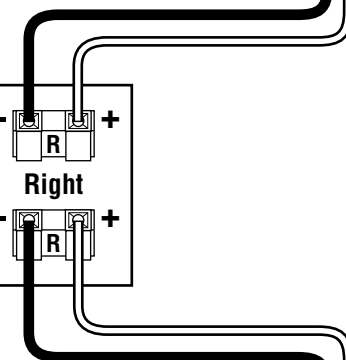

Infinity CMS-1 HOME-THEATER LOUDSPEAKER QUICK-CONNECT GUIDE

**MINUETTE MPS
(Front Left)**

**MINUETTE CENTER CHANNEL
(Center)**

**MINUETTE MPS
(Front Right)**

**A/V Receiver
(Rear Panel)**

**MINUETTE MPS
(Rear Left)**

**BU-1 Powered
Subwoofer
(rear panel)**

NOTE: See the BU-1
Owner's Manual
for additional
wiring diagrams.

**Preamp Outputs
L R**

Stereo RCA Cable

**MINUETTE MPS
(Rear Right)**