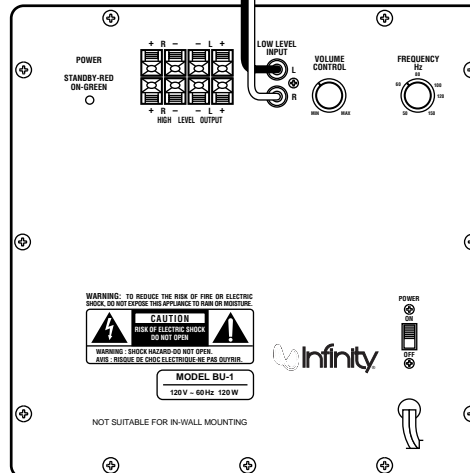

Infinity CMS-1 HOME-THEATER LOUDSPEAKER QUICK-CONNECT GUIDE

**MINUETTE MPS
(Front Left)**

**MINUETTE CENTER CHANNEL
(Center)**

**MINUETTE MPS
(Front Right)**

**A/V Receiver
(Rear Panel)**

**MINUETTE MPS
(Rear Left)**

**BU-1 Powered
Subwoofer
(rear panel)**

NOTE: See the BU-1
Owner's Manual
for additional
wiring diagrams.

**Preamp Outputs
L R**

Stereo RCA Cable

**MINUETTE MPS
(Rear Right)**