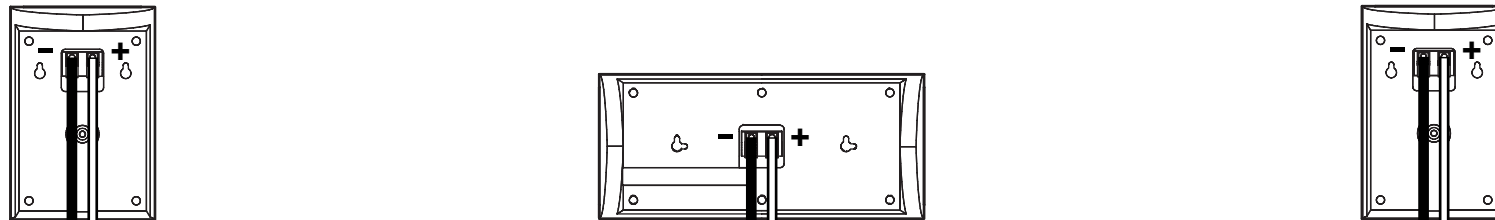

Infinity CMS-1 HOME-THEATER LOUDSPEAKER QUICK-CONNECT GUIDE

**MINUETTE MPS
(Front Left)**

**MINUETTE CENTER CHANNEL
(Center)**

**MINUETTE MPS
(Front Right)**

**A/V Receiver
(Rear Panel)**

**MINUETTE MPS
(Rear Left)**

**BU-1 Powered
Subwoofer
(rear panel)**

NOTE: See the BU-1
Owner's Manual
for additional
wiring diagrams.

**Preamp Outputs
L R**

Stereo RCA Cable

**MINUETTE MPS
(Rear Right)**